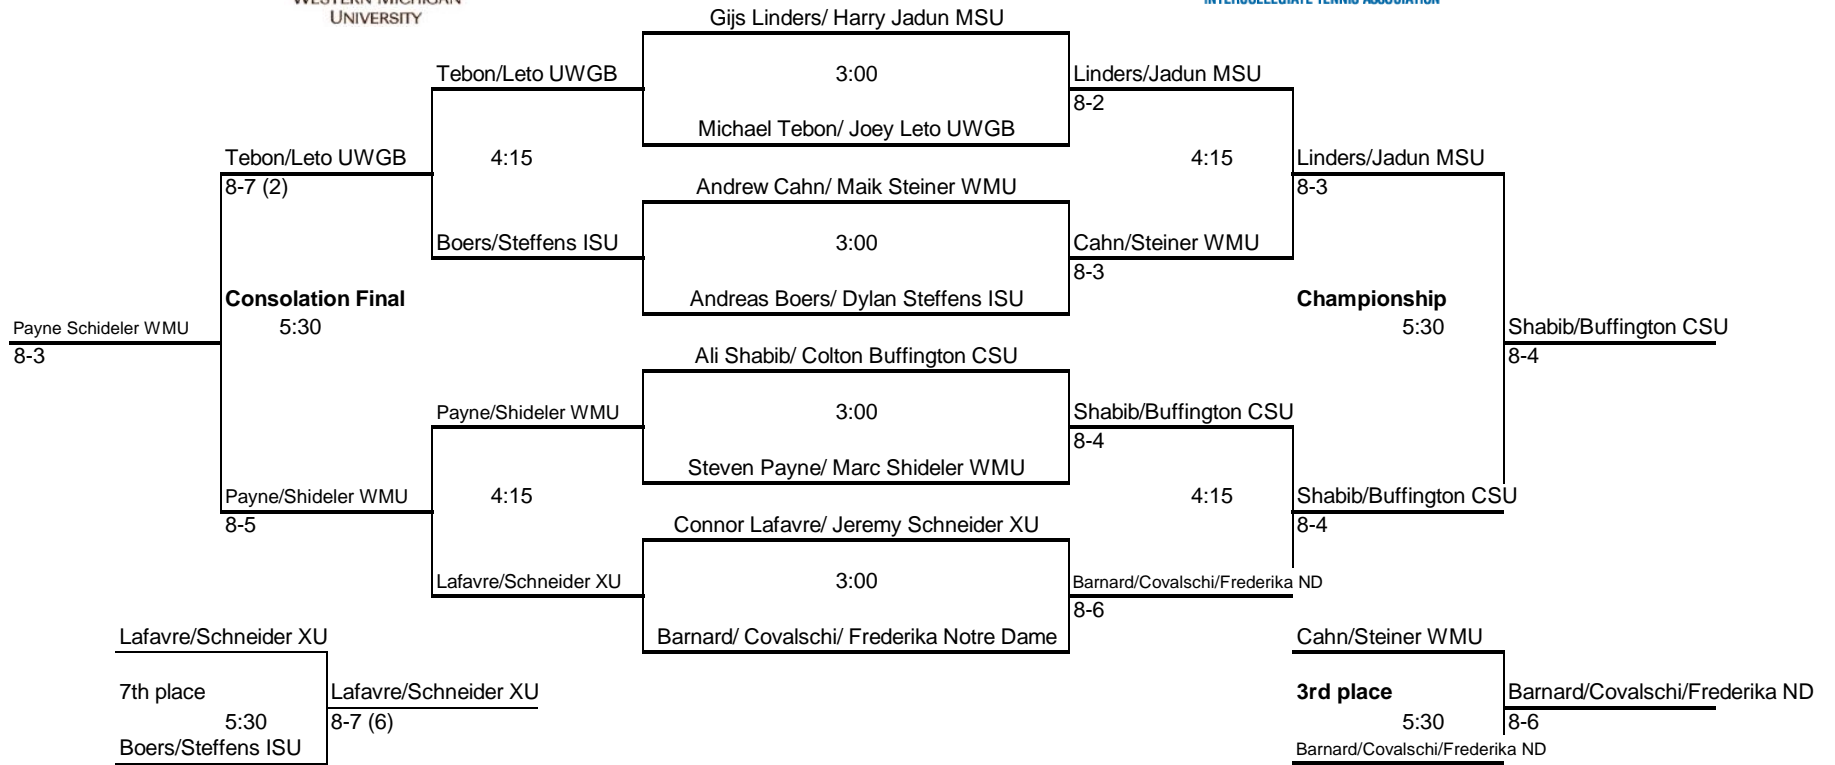

2014 Vredevelt Invitational
 An Intercollegiate Tennis Association Sanctioned Event
 Hosted by Western Michigan * Sept. 26-28, 2014
 Flight A Doubles

2014 Vredevelt Invitational

An Intercollegiate Tennis Association Sanctioned Event
Hosted by Western Michigan * Sept. 26-28, 2014
Flight B Doubles

2014 Vredevelt Invitational
An Intercollegiate Tennis Association Sanctioned Event
 Hosted by Western Michigan * Sept. 26-28, 2014
 Flight C Doubles

	Team	1	2	3	4	5	6	Win/Loss
1	Jasper Koenen/ Alexander Kim MSU				8-3	8-6	8-1	3-0
2	Michael Moe/ Arthur Stefani XU			8-6		3-8	8-3	2-1
3	Jorg Van Der Vloet/ Andre Mick CSU		6-8		8-5	8-3		2-1
4	Garret Gardner/ Danny Oakes Valpo	3-8		5-8			6-8	0-3
5	Michael Savaglio/ Lucas Waak Valpo	6-8	8-3	3-8				1-2
6	Pablo Mora/ Matt Hamilton WMU	1-8	3-8		8-6			1-2

2014 Vredevelt Invitational
An Intercollegiate Tennis Association Sanctioned Event
 Hosted by Western Michigan * Sept. 26-28, 2014
 Flight D Doubles

	Team	1	2	3	4	Win/Loss
1	Doug Zade/ Paul Heeder MSU		5-8	8-3	3-8	1-2
2	Matt Bishop/ Brian Carman XU	8-5		8-5	5-8	1-2
3	Kevin Goth (CSU)/ Brian Hickey (Valpo)	3-8	5-8		8-7 (3)	1-2
4	Rowan Isaaks/ Florian Kraenzler UWGB	8-3	8-5	7-8 (3)		2-1

2014 Vredevelt Invitational
An Intercollegiate Tennis Association Sanctioned Event
Hosted by Western Michigan * Sept. 26-28, 2014
Flight A Singles

WESTERN MICHIGAN UNIVERSITY

2014 Vredevelt Invitational