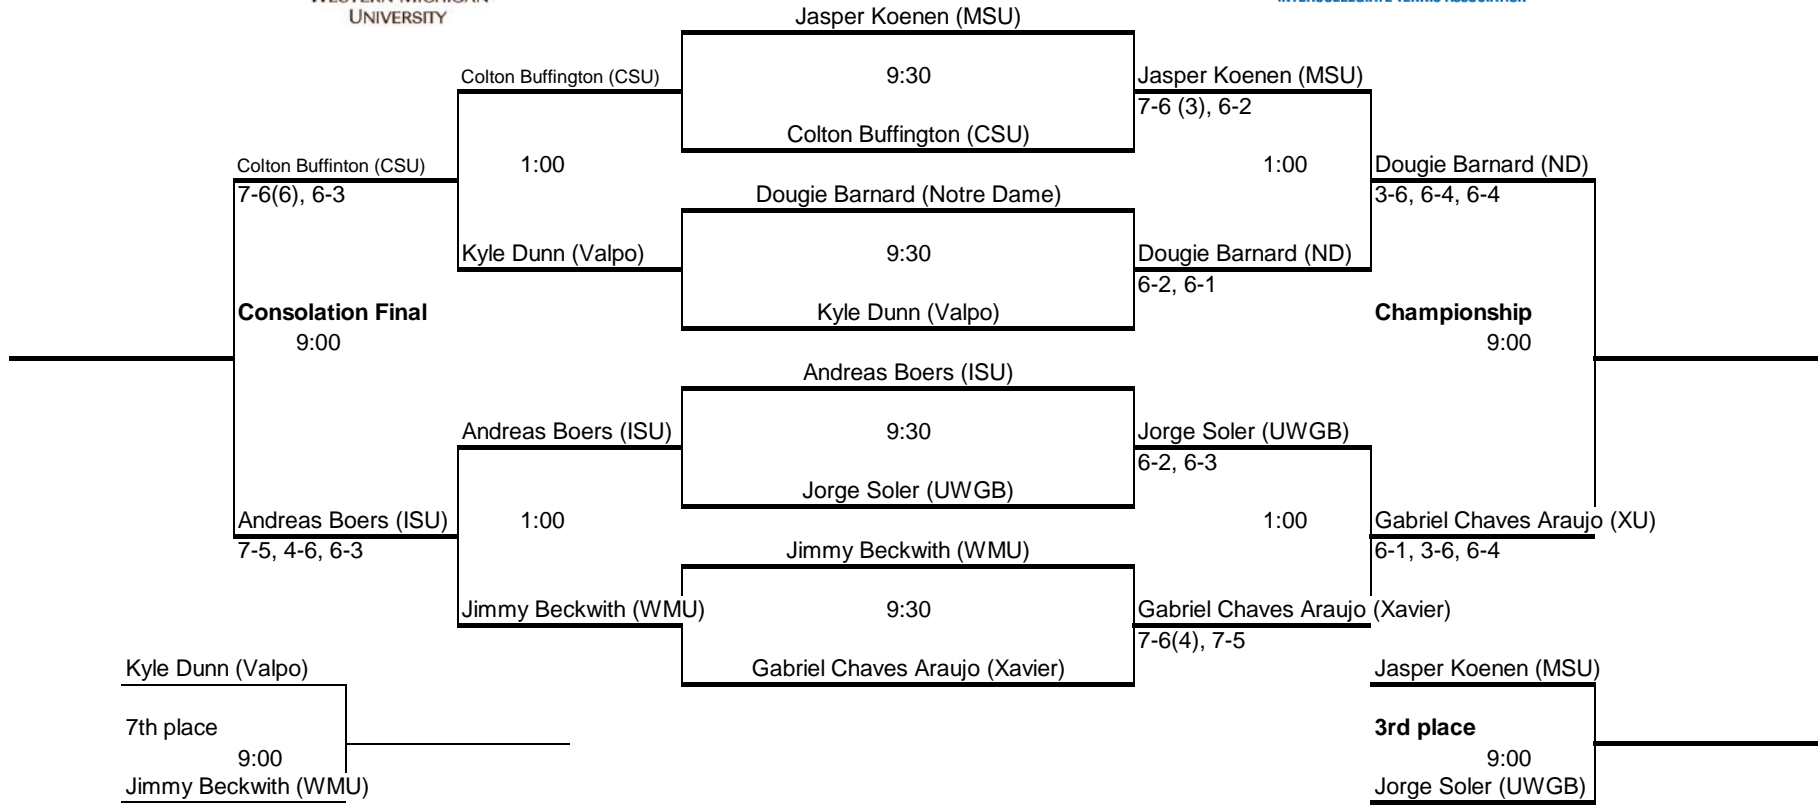

2014 Vredevelt Invitational
An Intercollegiate Tennis Association Sanctioned Event
 Hosted by Western Michigan * Sept. 26-28, 2014
 Flight D Doubles

	Team	1	2	3	4	Win/Loss
1	Doug Zade/ Paul Heeder MSU		5-8	8-3	3-8	1-2
2	Matt Bishop/ Brian Carman XU	8-5		8-5	5-8	1-2
3	Kevin Goth (CSU)/ Brian Hickey (Valpo)	3-8	5-8		8-7 (3)	1-2
4	Rowan Isaaks/ Florian Kraenzler UWGB	8-3	8-5	7-8 (3)		2-1

2014 Vredevelt Invitational
An Intercollegiate Tennis Association Sanctioned Event
Hosted by Western Michigan * Sept. 26-28, 2014
Flight A Singles

WESTERN MICHIGAN UNIVERSITY

2014 Vredevelt Invitational

An Intercollegiate Tennis Association Sanctioned Event
Hosted by Western Michigan * Sept. 26-28, 2014
Flight B Singles

WESTERN MICHIGAN UNIVERSITY

2014 Vredevelt Invitational

An Intercollegiate Tennis Association Sanctioned Event
Hosted by Western Michigan * Sept. 26-28, 2014
Flight C Singles

WESTERN MICHIGAN UNIVERSITY

2014 Vredevelt Invitational

An Intercollegiate Tennis Association Sanctioned Event
Hosted by Western Michigan * Sept. 26-28, 2014
Flight D Singles

2014 Vredevelt Invitational
An Intercollegiate Tennis Association Sanctioned Event
 Hosted by Western Michigan * Sept. 26-28, 2014
 Flight E Singles