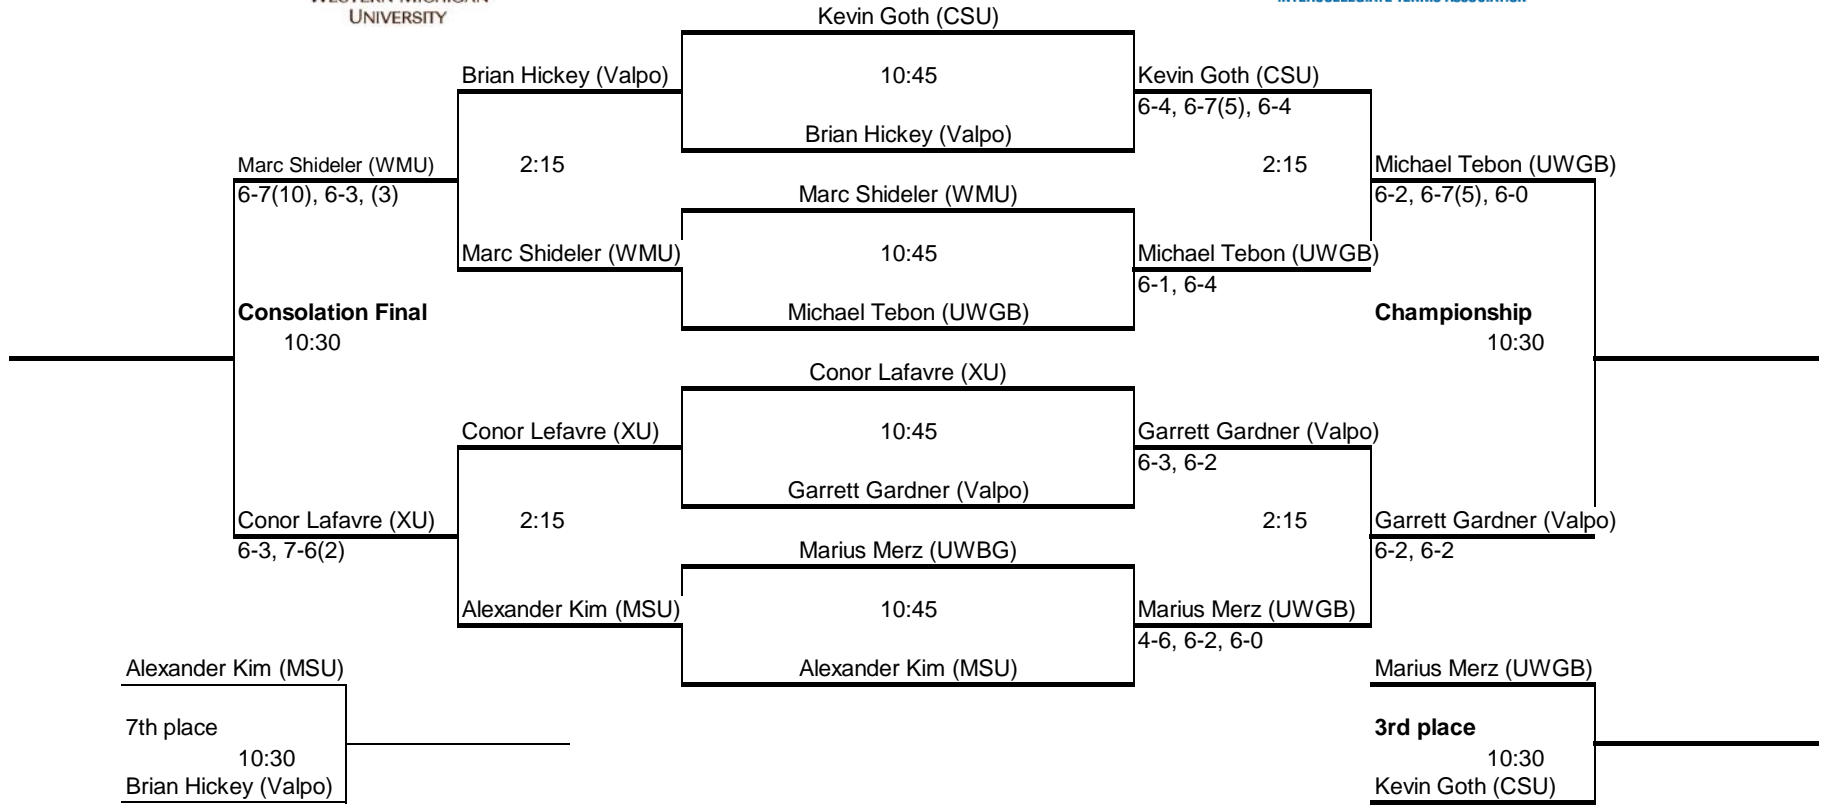

2014 Vredevelt Invitational
An Intercollegiate Tennis Association Sanctioned Event
 Hosted by Western Michigan * Sept. 26-28, 2014
 Flight C Doubles

	Team	1	2	3	4	5	6	Win/Loss
1	Jasper Koenen/ Alexander Kim MSU				8-3	8-6	8-1	3-0
2	Michael Moe/ Arthur Stefani XU			8-6		3-8	8-3	2-1
3	Jorg Van Der Vloet/ Andre Mick CSU		6-8		8-5	8-3		2-1
4	Garret Gardner/ Danny Oakes Valpo	3-8		5-8			6-8	0-3
5	Michael Savaglio/ Lucas Waak Valpo	6-8	8-3	3-8				1-2
6	Pablo Mora/ Matt Hamilton WMU	1-8	3-8		8-6			1-2

An Intercollegiate Tennis Association Sanctioned Event
Hosted by Western Michigan * Sept. 26-28, 2014
Flight B Singles

WESTERN MICHIGAN UNIVERSITY

2014 Vredevelt Invitational

An Intercollegiate Tennis Association Sanctioned Event
Hosted by Western Michigan * Sept. 26-28, 2014
Flight C Singles

WESTERN MICHIGAN UNIVERSITY

2014 Vredevelt Invitational

An Intercollegiate Tennis Association Sanctioned Event
Hosted by Western Michigan * Sept. 26-28, 2014
Flight D Singles

2014 Vredevelt Invitational
An Intercollegiate Tennis Association Sanctioned Event
 Hosted by Western Michigan * Sept. 26-28, 2014
 Flight E Singles

WESTERN MICHIGAN
UNIVERSITY

2014 Vredevelt Invitational

An Intercollegiate Tennis Association Sanctioned Event
Hosted by Western Michigan * Sept. 26-28, 2014
Flight F Singles

2014 Vredevelt Invitational
An Intercollegiate Tennis Association Sanctioned Event
 Hosted by Western Michigan * Sept. 26-28, 2014
 Flight G Singles