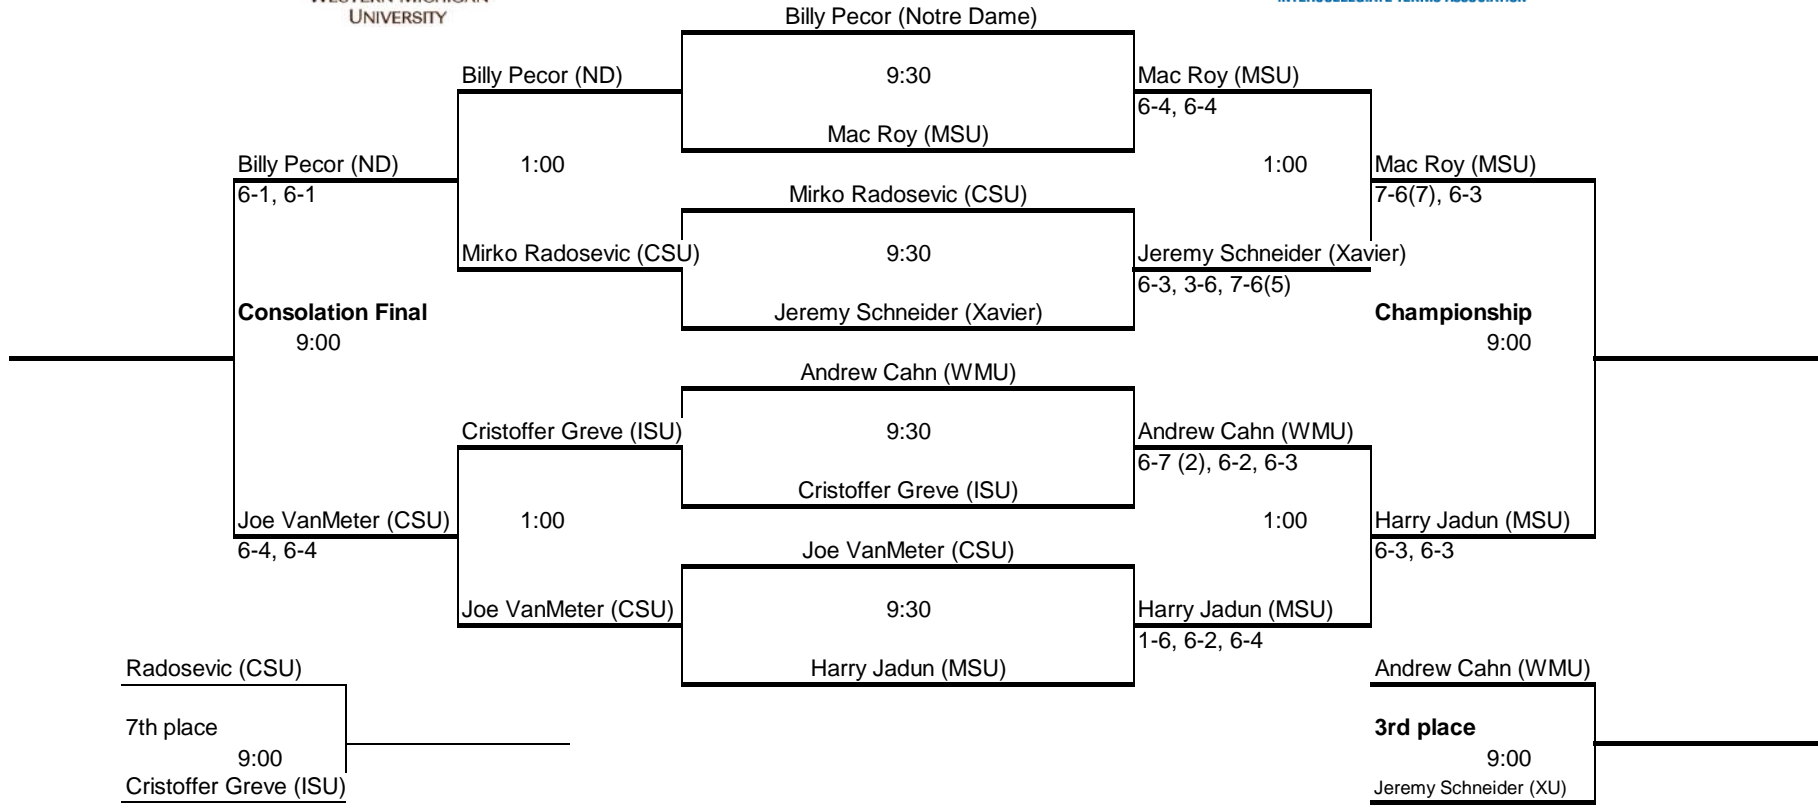

2014 Vredevelt Invitational
 An Intercollegiate Tennis Association Sanctioned Event
 Hosted by Western Michigan * Sept. 26-28, 2014
 Flight A Doubles

2014 Vredevelt Invitational

An Intercollegiate Tennis Association Sanctioned Event
Hosted by Western Michigan * Sept. 26-28, 2014
Flight B Doubles

2014 Vredevelt Invitational
An Intercollegiate Tennis Association Sanctioned Event
 Hosted by Western Michigan * Sept. 26-28, 2014
 Flight D Doubles

	Team	1	2	3	4	Win/Loss
1	Doug Zade/ Paul Heeder MSU		5-8	8-3	3-8	1-2
2	Matt Bishop/ Brian Carman XU	8-5		8-5	5-8	1-2
3	Kevin Goth (CSU)/ Brian Hickey (Valpo)	3-8	5-8		8-7 (3)	1-2
4	Rowan Isaaks/ Florian Kraenzler UWGB	8-3	8-5	7-8 (3)		2-1

2014 Vredevelt Invitational
An Intercollegiate Tennis Association Sanctioned Event
Hosted by Western Michigan * Sept. 26-28, 2014
Flight A Singles

WESTERN MICHIGAN UNIVERSITY

2014 Vredevelt Invitational

An Intercollegiate Tennis Association Sanctioned Event
Hosted by Western Michigan * Sept. 26-28, 2014
Flight B Singles

WESTERN MICHIGAN UNIVERSITY

2014 Vredevelt Invitational

An Intercollegiate Tennis Association Sanctioned Event
Hosted by Western Michigan * Sept. 26-28, 2014
Flight C Singles