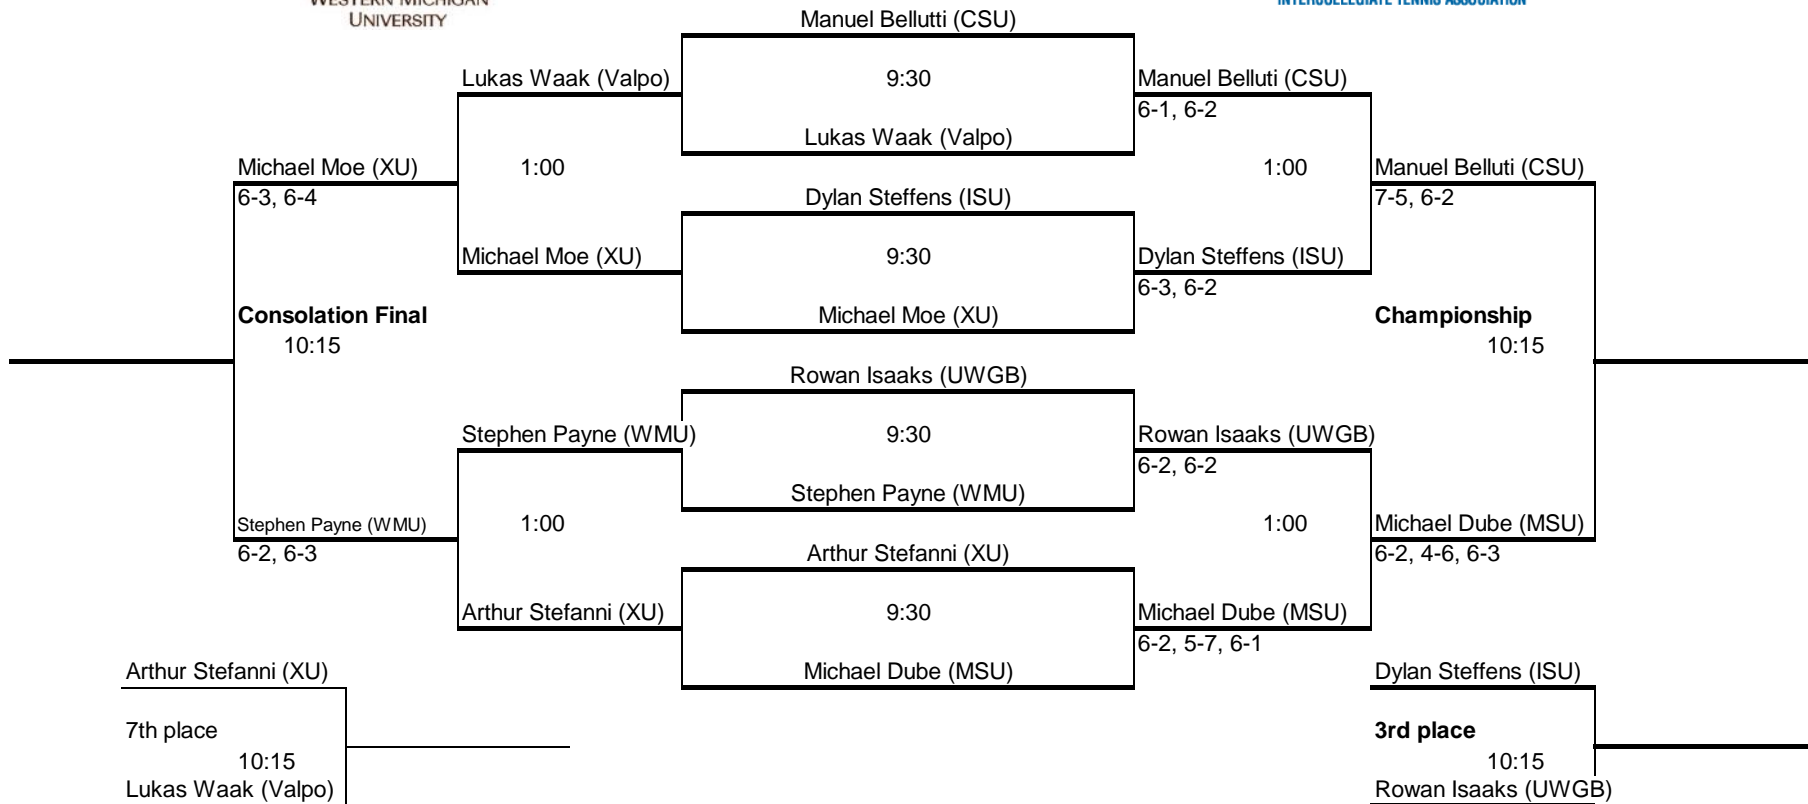

2014 Vredevelt Invitational
 An Intercollegiate Tennis Association Sanctioned Event
 Hosted by Western Michigan * Sept. 26-28, 2014
 Flight A Doubles

2014 Vredevelt Invitational

An Intercollegiate Tennis Association Sanctioned Event
Hosted by Western Michigan * Sept. 26-28, 2014
Flight B Doubles

An Intercollegiate Tennis Association Sanctioned Event
Hosted by Western Michigan * Sept. 26-28, 2014
Flight B Singles

WESTERN MICHIGAN UNIVERSITY

2014 Vredevelt Invitational

An Intercollegiate Tennis Association Sanctioned Event
Hosted by Western Michigan * Sept. 26-28, 2014
Flight C Singles

WESTERN MICHIGAN UNIVERSITY

2014 Vredevelt Invitational

An Intercollegiate Tennis Association Sanctioned Event
Hosted by Western Michigan * Sept. 26-28, 2014
Flight D Singles

2014 Vredevelt Invitational
An Intercollegiate Tennis Association Sanctioned Event
 Hosted by Western Michigan * Sept. 26-28, 2014
 Flight E Singles

WESTERN MICHIGAN
UNIVERSITY

2014 Vredevelt Invitational

An Intercollegiate Tennis Association Sanctioned Event
Hosted by Western Michigan * Sept. 26-28, 2014
Flight F Singles

2014 Vredevelt Invitational
An Intercollegiate Tennis Association Sanctioned Event
 Hosted by Western Michigan * Sept. 26-28, 2014
 Flight G Singles