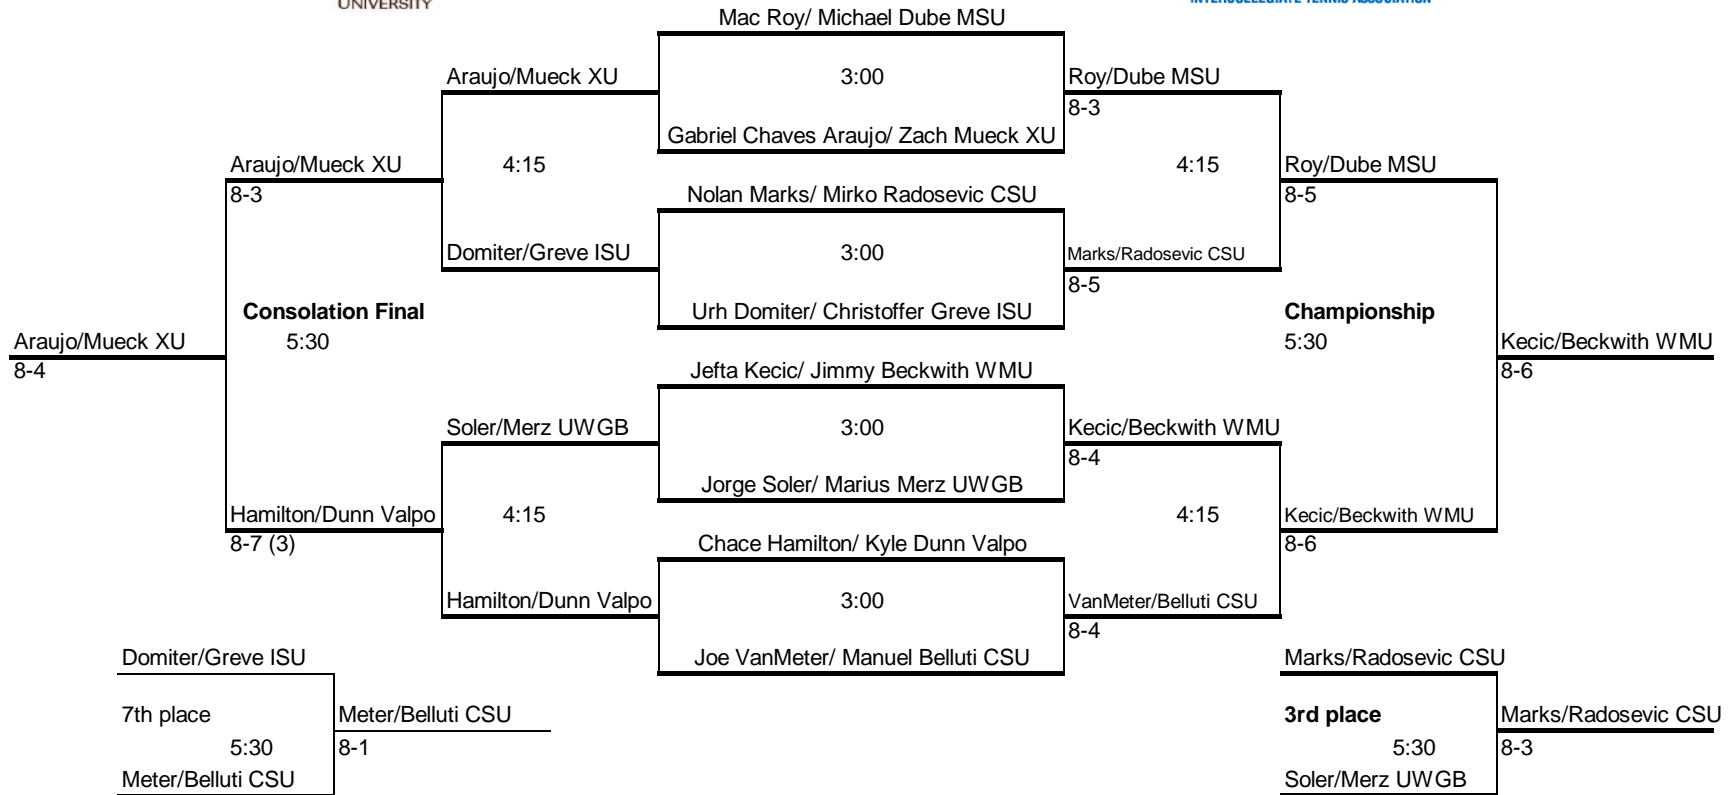

2014 Vredevelt Invitational
 An Intercollegiate Tennis Association Sanctioned Event
 Hosted by Western Michigan * Sept. 26-28, 2014
 Flight A Doubles

2014 Vredevelt Invitational

An Intercollegiate Tennis Association Sanctioned Event
Hosted by Western Michigan * Sept. 26-28, 2014
Flight B Doubles

2014 Vredevelt Invitational
An Intercollegiate Tennis Association Sanctioned Event
 Hosted by Western Michigan * Sept. 26-28, 2014
 Flight C Doubles

	Team	1	2	3	4	5	6	Win/Loss
1	Jasper Koenen/ Alexander Kim MSU				8-3	8-6	8-1	3-0
2	Michael Moe/ Arthur Stefani XU			8-6		3-8	8-3	2-1
3	Jorg Van Der Vloet/ Andre Mick CSU		6-8		8-5	8-3		2-1
4	Garret Gardner/ Danny Oakes Valpo	3-8		5-8			6-8	0-3
5	Michael Savaglio/ Lucas Waak Valpo	6-8	8-3	3-8				1-2
6	Pablo Mora/ Matt Hamilton WMU	1-8	3-8		8-6			1-2

2014 Vredevelt Invitational
An Intercollegiate Tennis Association Sanctioned Event
 Hosted by Western Michigan * Sept. 26-28, 2014
 Flight D Doubles

	Team	1	2	3	4	Win/Loss
1	Doug Zade/ Paul Heeder MSU		5-8	8-3	3-8	1-2
2	Matt Bishop/ Brian Carman XU	8-5		8-5	5-8	1-2
3	Kevin Goth (CSU)/ Brian Hickey (Valpo)	3-8	5-8		8-7 (3)	1-2
4	Rowan Isaaks/ Florian Kraenzler UWGB	8-3	8-5	7-8 (3)		2-1

2014 Vredevelt Invitational
An Intercollegiate Tennis Association Sanctioned Event
Hosted by Western Michigan * Sept. 26-28, 2014
Flight A Singles

WESTERN MICHIGAN UNIVERSITY

2014 Vredevelt Invitational