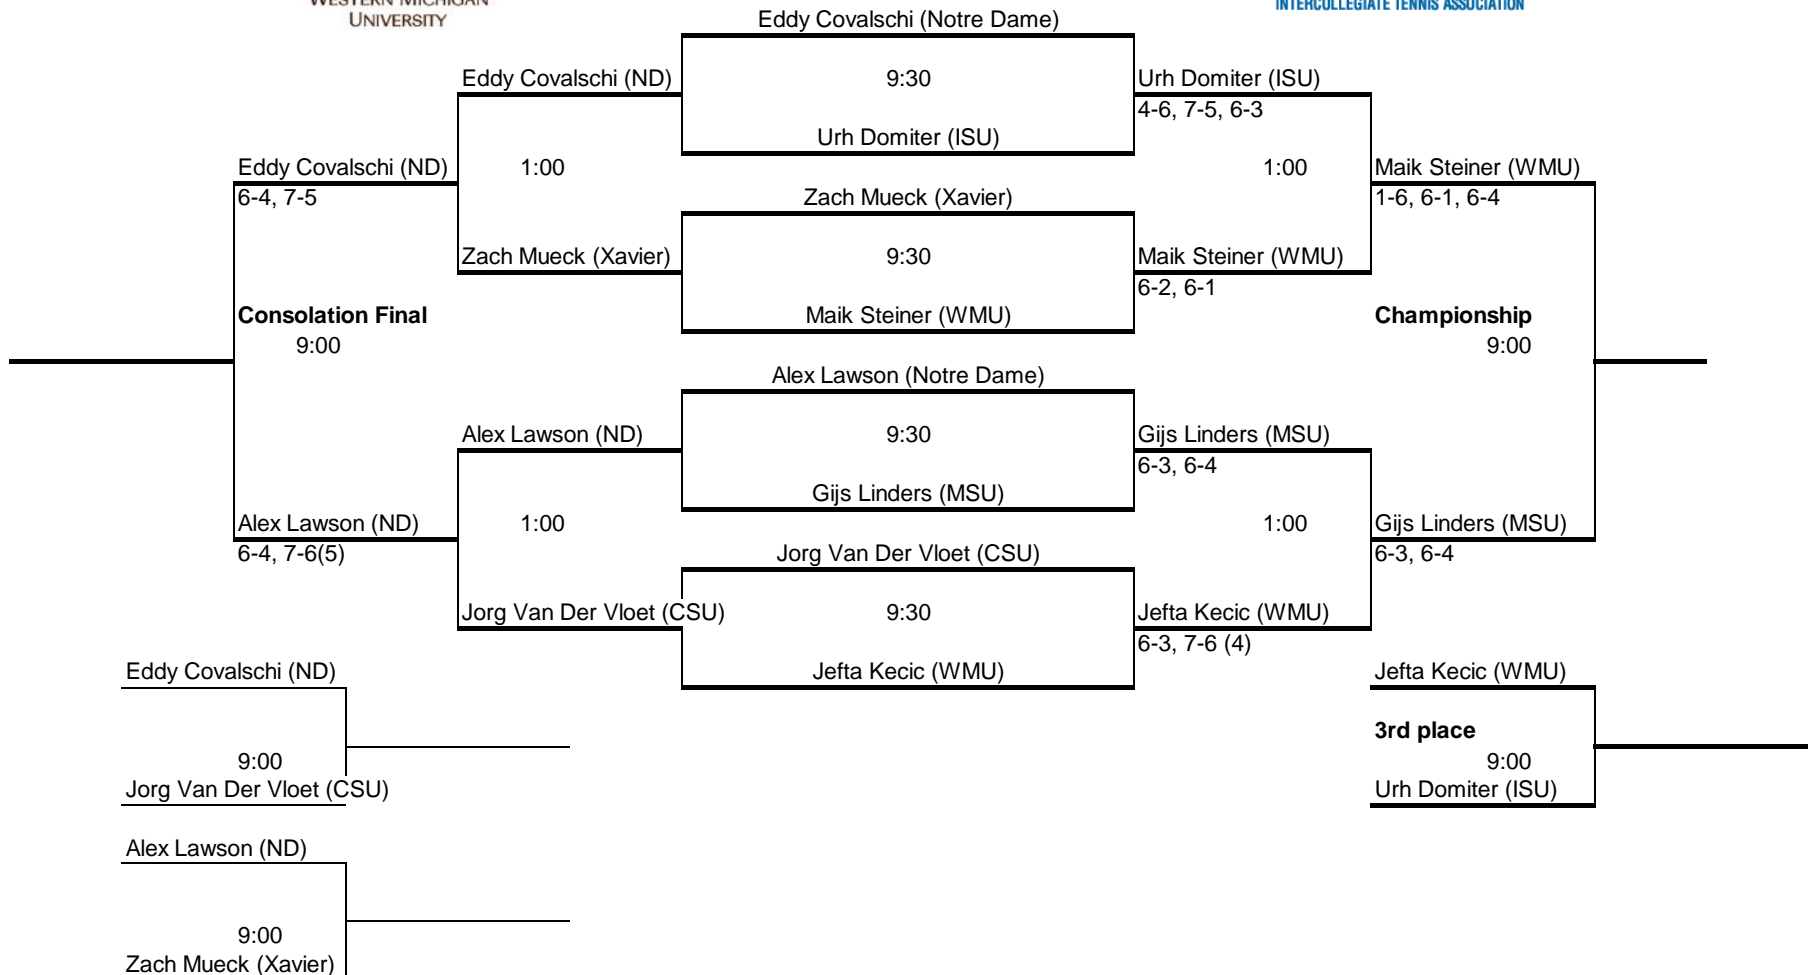

2014 Vredevelt Invitational
 An Intercollegiate Tennis Association Sanctioned Event
 Hosted by Western Michigan * Sept. 26-28, 2014
 Flight A Doubles

2014 Vredevelt Invitational

An Intercollegiate Tennis Association Sanctioned Event
Hosted by Western Michigan * Sept. 26-28, 2014
Flight B Doubles

2014 Vredevelt Invitational
An Intercollegiate Tennis Association Sanctioned Event
 Hosted by Western Michigan * Sept. 26-28, 2014
 Flight C Doubles

	Team	1	2	3	4	5	6	Win/Loss
1	Jasper Koenen/ Alexander Kim MSU				8-3	8-6	8-1	3-0
2	Michael Moe/ Arthur Stefani XU			8-6		3-8	8-3	2-1
3	Jorg Van Der Vloet/ Andre Mick CSU		6-8		8-5	8-3		2-1
4	Garret Gardner/ Danny Oakes Valpo	3-8		5-8			6-8	0-3
5	Michael Savaglio/ Lucas Waak Valpo	6-8	8-3	3-8				1-2
6	Pablo Mora/ Matt Hamilton WMU	1-8	3-8		8-6			1-2

2014 Vredevelt Invitational
An Intercollegiate Tennis Association Sanctioned Event
 Hosted by Western Michigan * Sept. 26-28, 2014
 Flight D Doubles

	Team	1	2	3	4	Win/Loss
1	Doug Zade/ Paul Heeder MSU		5-8	8-3	3-8	1-2
2	Matt Bishop/ Brian Carman XU	8-5		8-5	5-8	1-2
3	Kevin Goth (CSU)/ Brian Hickey (Valpo)	3-8	5-8		8-7 (3)	1-2
4	Rowan Isaaks/ Florian Kraenzler UWGB	8-3	8-5	7-8 (3)		2-1

2014 Vredevelt Invitational
An Intercollegiate Tennis Association Sanctioned Event
Hosted by Western Michigan * Sept. 26-28, 2014
Flight A Singles

WESTERN MICHIGAN UNIVERSITY

2014 Vredevelt Invitational