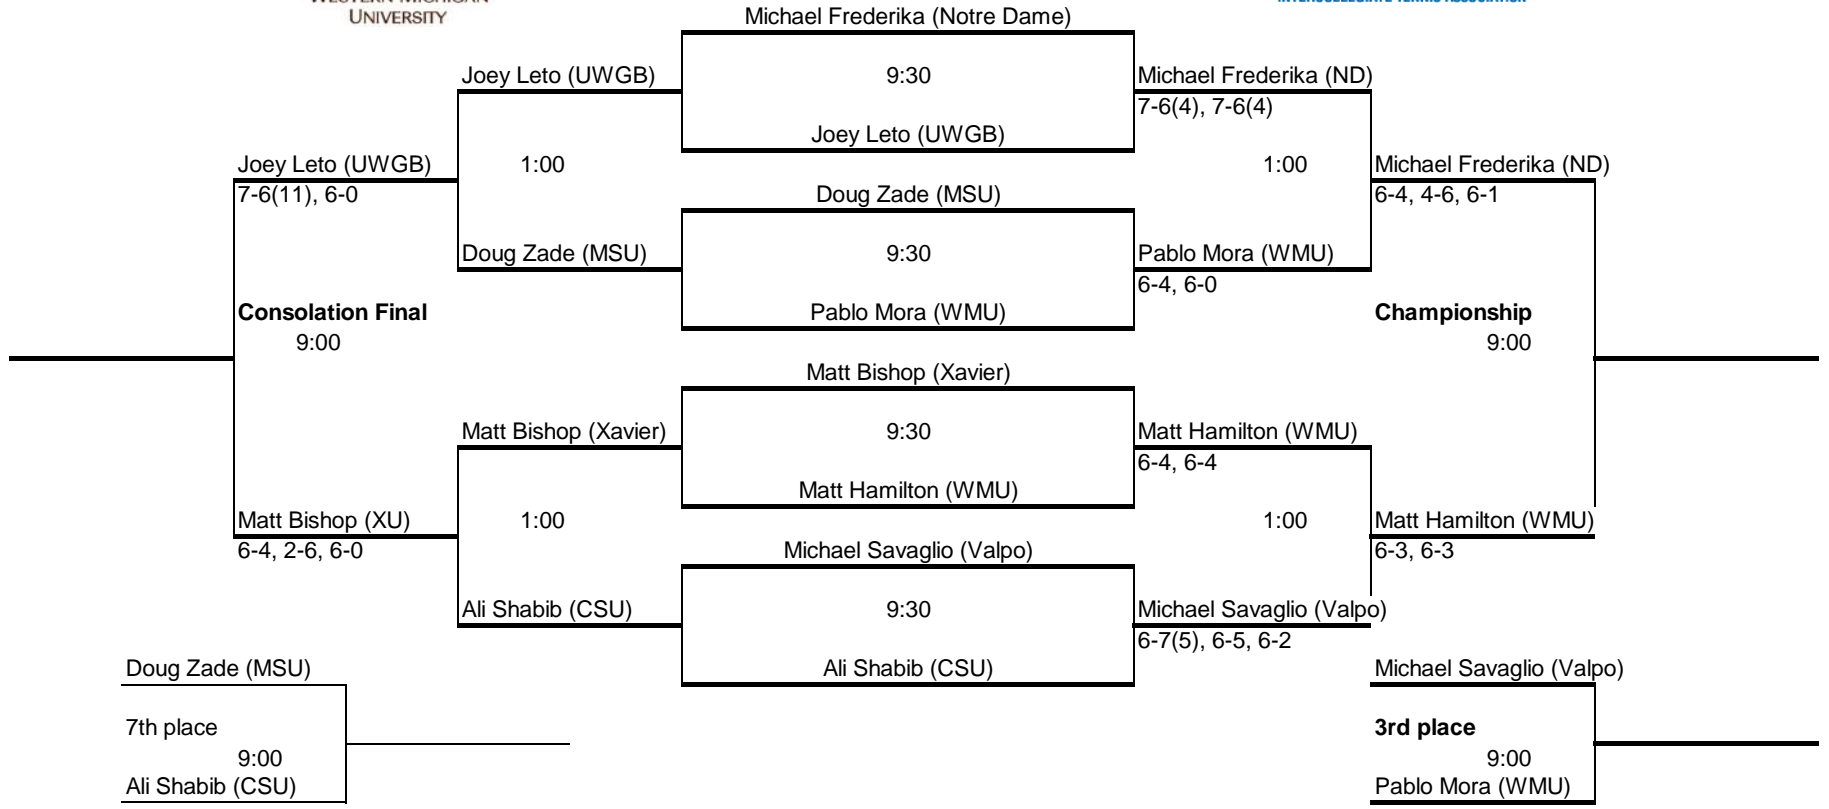

2014 Vredevelt Invitational
An Intercollegiate Tennis Association Sanctioned Event
 Hosted by Western Michigan * Sept. 26-28, 2014
 Flight D Doubles

	Team	1	2	3	4	Win/Loss
1	Doug Zade/ Paul Heeder MSU		5-8	8-3	3-8	1-2
2	Matt Bishop/ Brian Carman XU	8-5		8-5	5-8	1-2
3	Kevin Goth (CSU)/ Brian Hickey (Valpo)	3-8	5-8		8-7 (3)	1-2
4	Rowan Isaaks/ Florian Kraenzler UWGB	8-3	8-5	7-8 (3)		2-1

2014 Vredevelt Invitational
An Intercollegiate Tennis Association Sanctioned Event
Hosted by Western Michigan * Sept. 26-28, 2014
Flight A Singles

WESTERN MICHIGAN UNIVERSITY

2014 Vredevelt Invitational

An Intercollegiate Tennis Association Sanctioned Event
Hosted by Western Michigan * Sept. 26-28, 2014
Flight B Singles

WESTERN MICHIGAN UNIVERSITY

2014 Vredevelt Invitational

An Intercollegiate Tennis Association Sanctioned Event
Hosted by Western Michigan * Sept. 26-28, 2014
Flight C Singles

WESTERN MICHIGAN UNIVERSITY

2014 Vredevelt Invitational

An Intercollegiate Tennis Association Sanctioned Event
Hosted by Western Michigan * Sept. 26-28, 2014
Flight D Singles

2014 Vredevelt Invitational
An Intercollegiate Tennis Association Sanctioned Event
 Hosted by Western Michigan * Sept. 26-28, 2014
 Flight E Singles